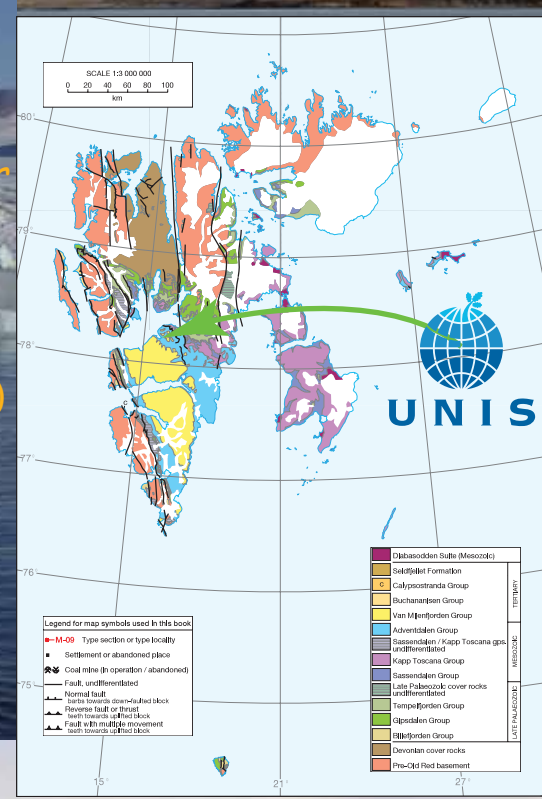

2nd Boreal Triassic Conference 2015, Svalbard

12th International Workshop on the Permo-Triassic, Oslo Region and Svalbard

27 August - 1 September 2015

Bravaisberget
Western Svalbard

27/8 Permian in Oslo Region
 28 August Travel to Svalbard, Icebreaker
 29-30 August Conference at UNIS,
 31 Excursion at Festningen section,
 Permian - Mesozoic
 1 September Excursion to Sassanfjorden,
 Late Permian - Triassic M- (Glaciers)
 2/9 Travel from Svalbard

A special poster session will present active research the latter years including ongoing student works

Upper Triassic — De Geerdalen Fm
 Middle Triassic — Tschermakfjellet Fm
 Lower Triassic — Botneheia Fm
 Vikinghøgda Fm
 Blanknuten, Edgeøya
 Eastern Svalbard